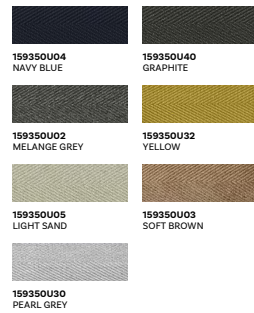

EDGING

15380502 BEACH LIGHT SAND - MELANGE GREY	15380405 BEACH NAVY BLUE - LIGHT SAND	15383040 BEACH PEARL GREY - GRAPHITE	15380534 BEACH LIGHT SAND - YELLOW	15380503 BEACH LIGHT SAND - SOFT BROWN	15380508 BEACH LIGHT SAND - GRASS GREEN