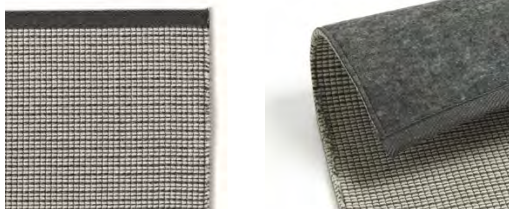

SEWN EDGES, BACKING AND ENDS WITH EDGING (S)

Finishing: type S, sewn edges, backing and ends with narrow edging (2,5 cm).
Designs: all In/Outdoor carpets (see page 77)
Material: 84% polypropylene, 16% polyester (backing)
Weight: approx. 1,75 kg/m²
Thickness: 6 mm
Suggested application: residential and light contract indoor

Carpets are supplied to order. The maximum width is 300 cm and the maximum length 1000 cm. Production tolerance ±2%.
Design: Woodnotes design team

FINISHING OPTIONS

COLOUR OPTIONS

IN/OUT PLAY/UNICOLOUR COLOUR CHART